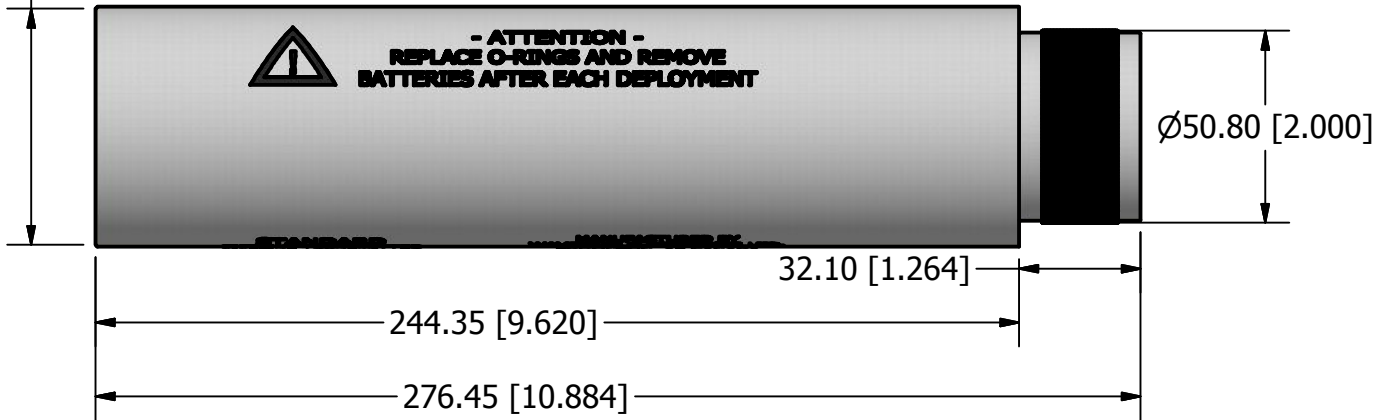

Runtime	
	Standard: ___ + Hours
	Continuous: 150+ Hours
	Custom Life On Request
Batteries	
	4 x D Cell Alkaline
Delrin Can Exterior Dimensions	
	337.0 x 88.4 mm
	13.27 x 3.48 in

Ø62.50 [2.461]

O-Rings		
Type	No.	Size
Transmitter	129	1-3/4 x 1-9/16"
Delrin Can	230	2-3/4 x 2-1/2"