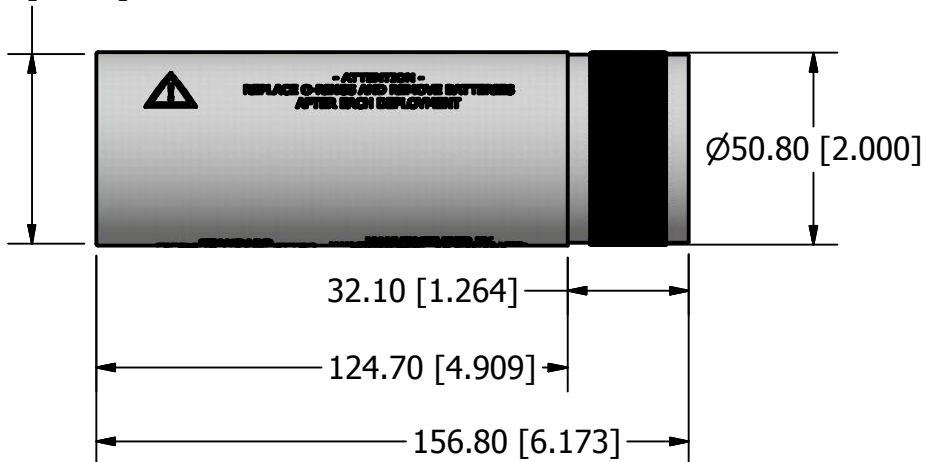

Runtime	
	Standard: 150+ Hours
	Continuous: ___ + Hours
	Custom Life On Request
Batteries	
	2 x D Cell Alkaline
Delrin Can Exterior Dimensions	
	204.0 x 75.8 mm
	8.03 x 2.98 in

Ø50.20 [1.976]

O-Rings		
Type	No.	Size
Transmitter	129	1-3/4 x 1-9/16"
Delrin Can	230	2-3/4 x 2-1/2"

WTD3 Transmitter Spec Sheet

5/28/2009

REV A

mm [in]