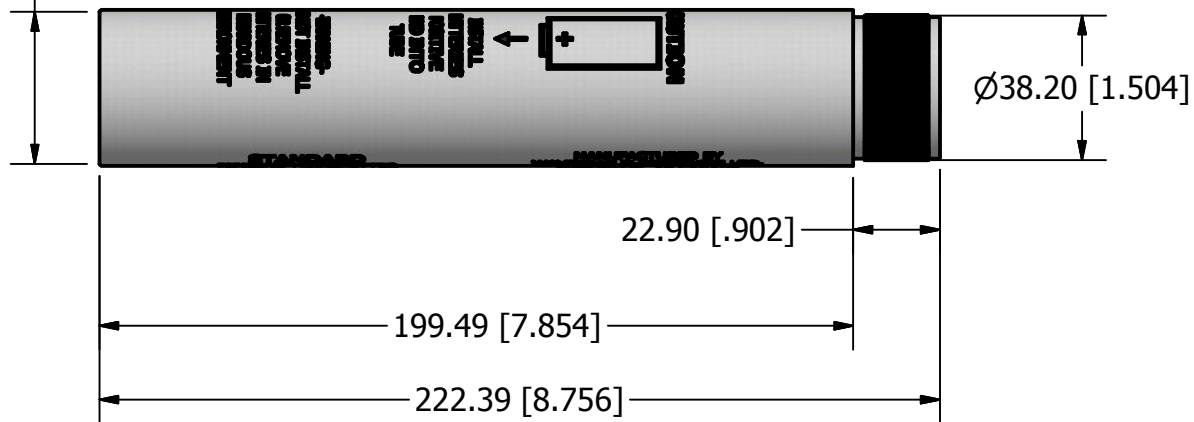

Runtime	
	Standard: 275+ Hours
	Continuous: 200+ Hours
	Custom Life On Request
Batteries	
	4 x C Cell Alkaline
Delrin Can Exterior Dimensions	
	267.0 x 62.3 mm
	10.51 x 2.45 in

Ø40.20 [1.583]

O-Rings		
Type	No.	Size
Transmitter	122	1-5/16 x 1-1/8"
Delrin Can	223	1-7/8 x 1-5/8"

WTC6 Transmitter Spec Sheet
5/28/2009
REV A
mm [in]

WAVETRAK

 ELECTRONICS LTD.

www.wavetrak.ca