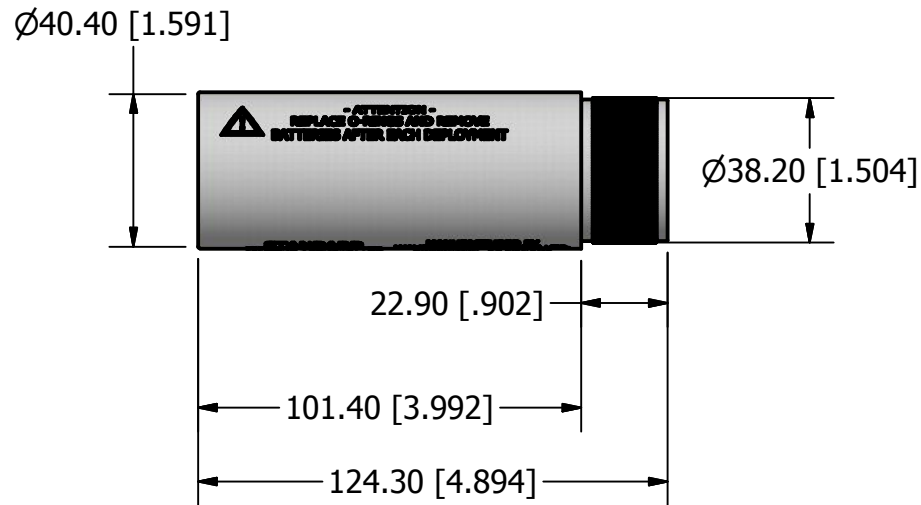

<b>Runtime</b>	
	Standard: 100+ Hours
	Continuous: 100+ Hours
	Custom Life On Request
<b>Batteries</b>	
	2 x C Cell Alkaline
<b>Delrin Can Exterior Dimensions</b>	
	163.0 x 62.3 mm
	6.42 x 2.45 in

O-Rings		
Type	No.	Size
Transmitter	122	1-5/16 x 1-1/8"
Delrin Can	223	1-7/8 x 1-5/8"

WTC3 Transmitter Spec Sheet

5/28/2009

REV A

mm [in]