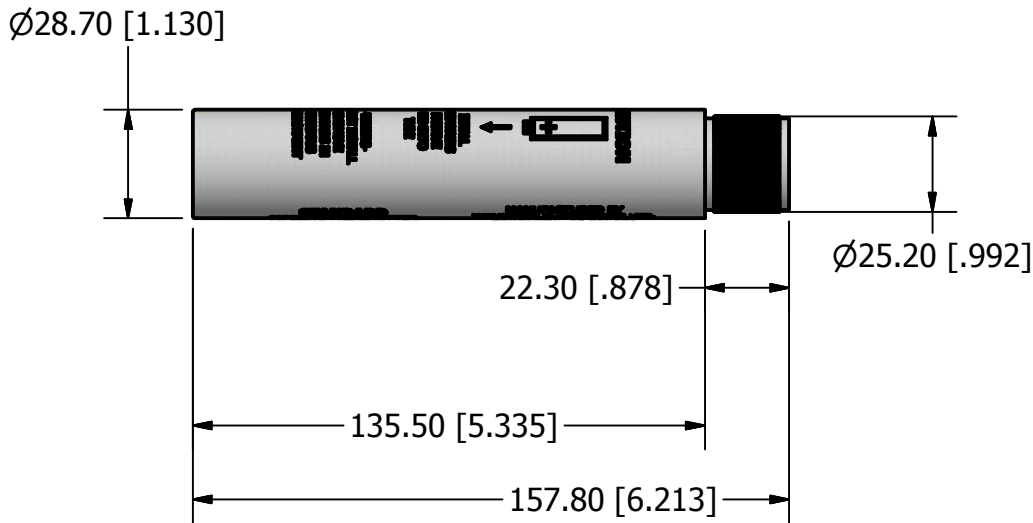

<b>Runtime</b>	
	Standard: 70 Hours
	Continuous: 70 Hours
	Custom Life On Request
<b>Batteries</b>	
	3 x AAA Cell Alkaline
<b>Delrin Can Exterior Dimensions</b>	
	216.3 x 48.6 mm
	8.52 x 1.91 in

O-Rings		
Type	No.	Size
Transmitter	014	5/8 x 1/2"
Delrin Can	216	1-3/8 x 1-1/8"