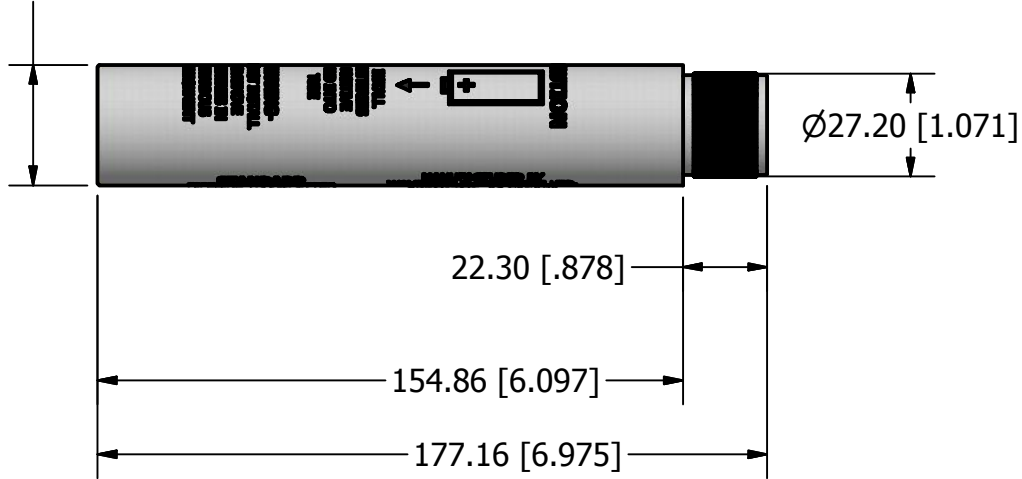

Runtime	
	Standard: 100+ Hours
	Continuous: 100+ Hours
	Custom Life On Request
Batteries	
	3 x AA Cell Alkaline
Delrin Can Exterior Dimensions	
	216.3 x 48.6 mm
	8.52 x 1.91 in

Ø31.90 [1.256]

O-Rings		
Type	No.	Size
Transmitter	115	7/8 x 11/16"
Delrin Can	218	1-1/2 x 1-1/4"