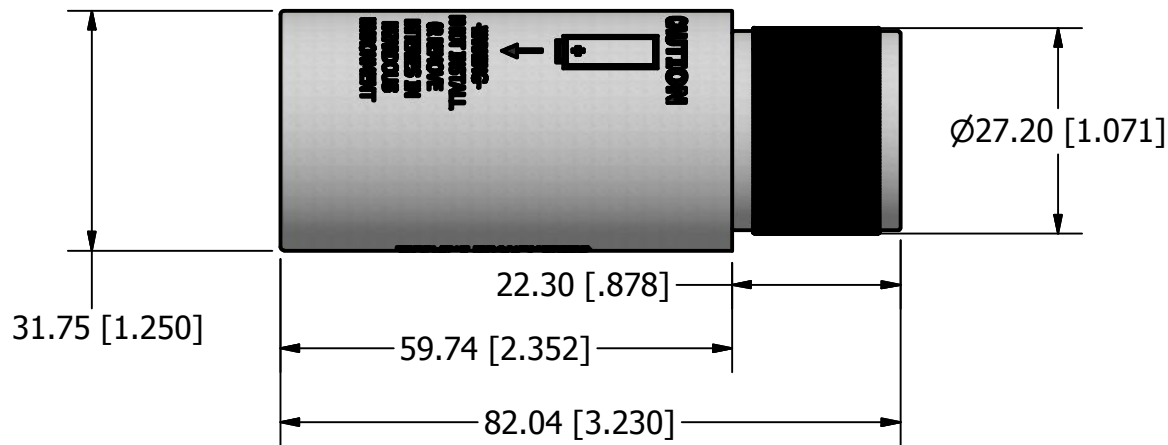

Runtime	
	Standard: 40+ Hours
	Lithium 1.5V: 60+ Hours
	Custom Life On Request
Batteries	
	1 x AA Cell Alkaline
Delrin Can Exterior Dimensions	
	Custom Can Available
	on Request

O-Rings		
Type	No.	Size
Transmitter	115	7/8 x 11/16"

WTAA 1.5V Transmitter Spec Sheet
9/22/2009
REV B
mm [in]